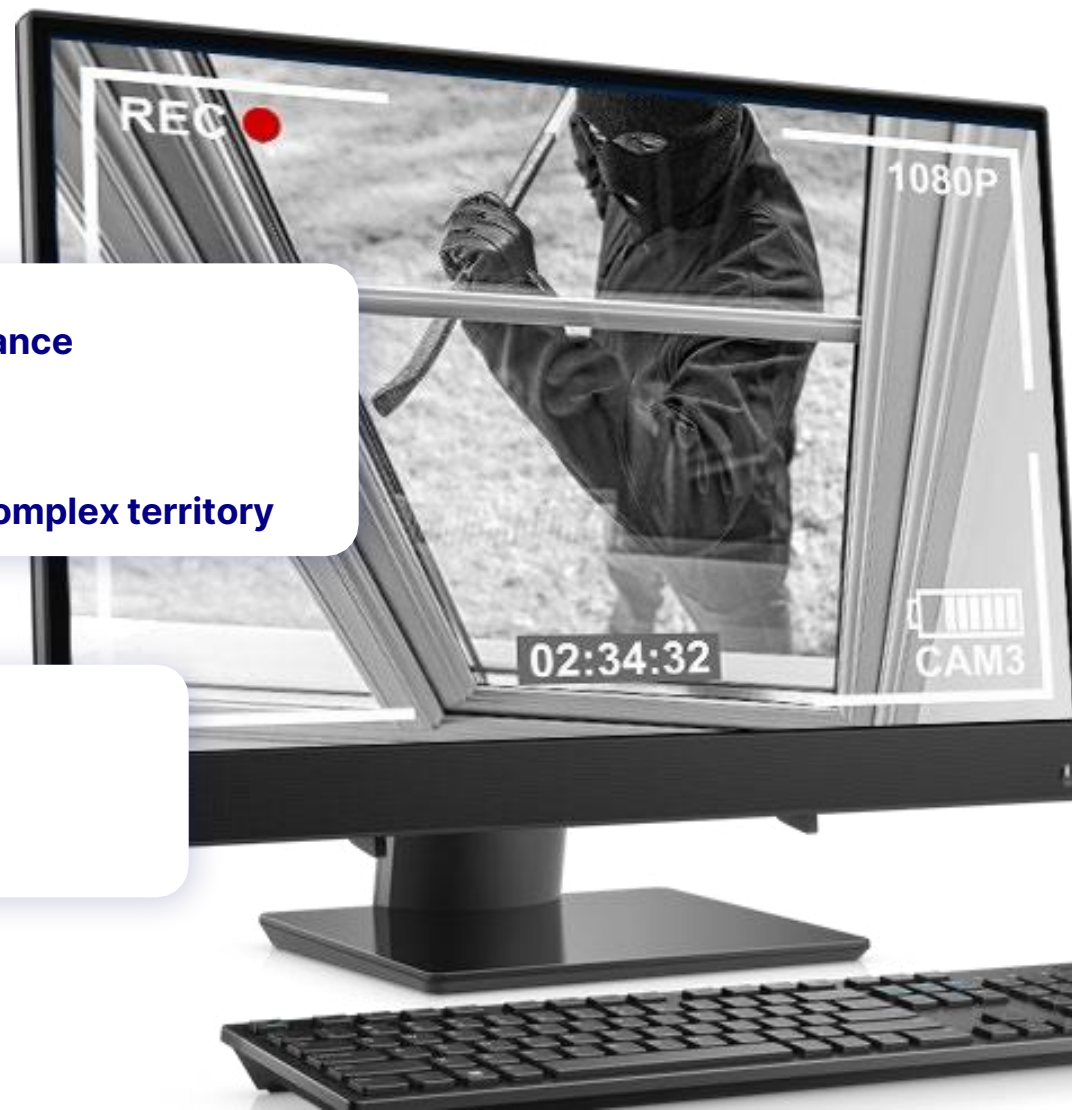

Perimeter monitoring in all weather conditions and at any time of day or night

CAPABILITIES

- People detection and identification at any distance
- Automatic notification of unauthorized access
- Notifications of sabotage attempts
- Control of all access points in the residential complex territory

SOLUTION

- ✓ Access control system (ACS)
- ✓ IP video surveillance (VS)
- ✓ AutoTRASSIR