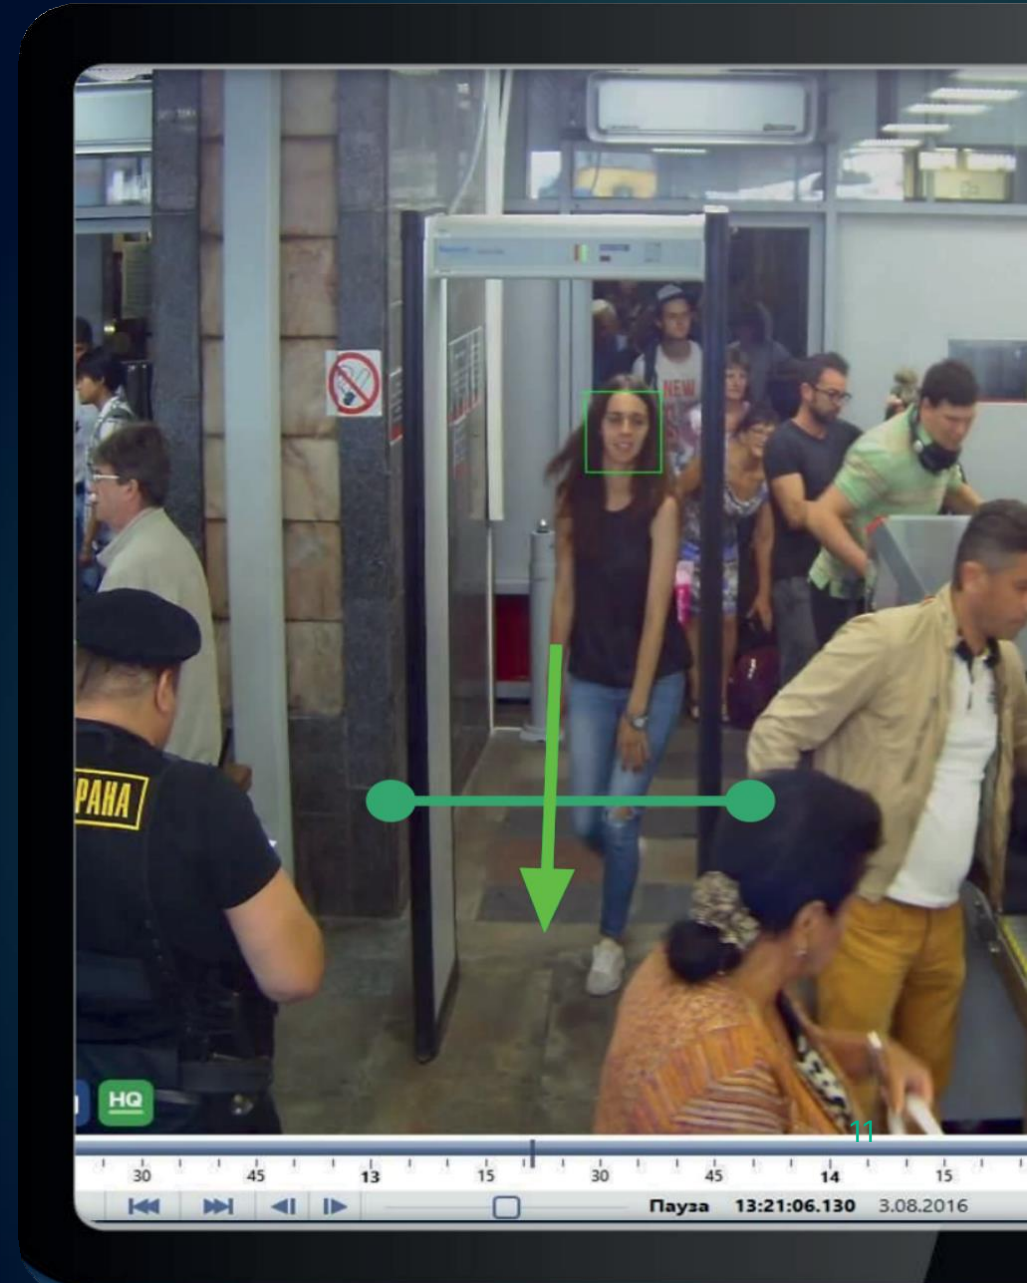

Movement map: creates a vector map of customer movement at the store.

Heat Map on Map: allows you to understand and analyze visitor activity in any zone.

CROWD DETECTOR

Analyzes large quantities of people in one spot as indicated by supervisor.

Very convenient and easy to use.

TRASSIR®

DIRECTION DETECTOR

Smart video module for different objects:

humans, vehicles, bikes & others moving in restricted directions

DIRECTION DETECTOR

Scenarios

TRASSIR®

Solution:

All movement through the tripod is marked with virtual lines, which help determine the restricted direction of movement.

Real Life Example:

A tripod has been installed at the airport's entrance. All passengers must pass through it. It is not necessary to pass through when exiting.