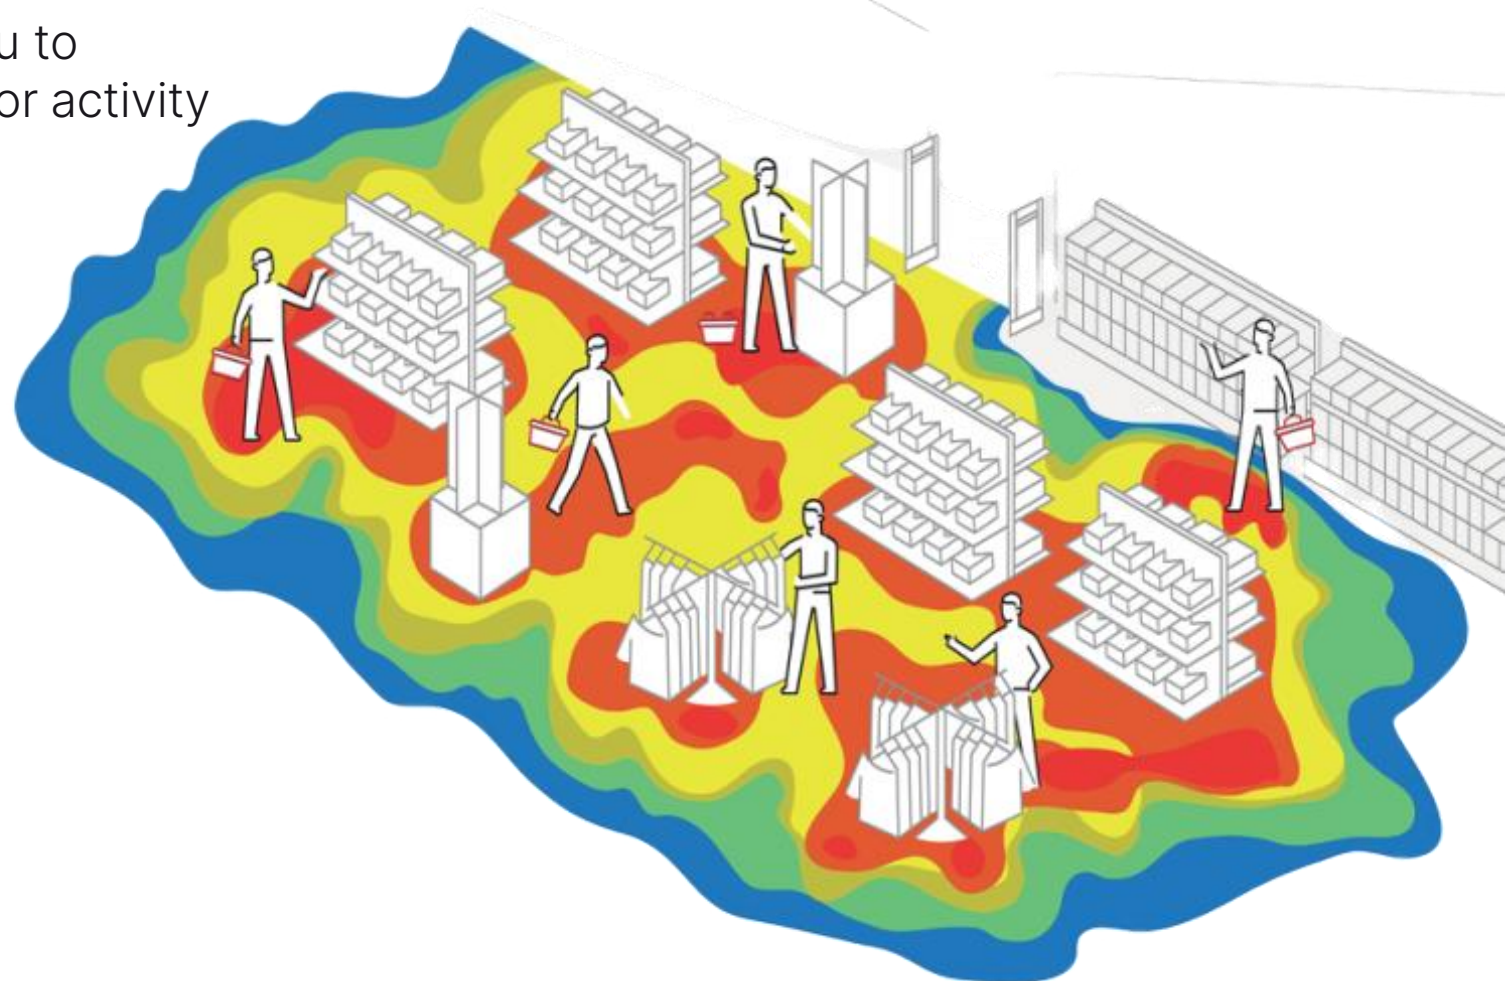

Send alerts to taxi companies to dispatch more cars to the arrival zone if there aren't enough taxis at the airport;

Detect traffic violations or parking in prohibited zones.

WORKPLACE ANALYZER

TRASSIR®

Configure the work area and schedules of airport employees, as well as permissible periods of absence from the workplace;

Generate notifications if an employee's absence from the workplace has exceeded the allowed time;

Allows control employee working time in airport offices, shops, check in, and boarding areas.

ACTIVE ZONES ON MAP

Heat Map on Map: identifies places where people spend the most time. This analysis can be used to detect the prime location for placing «eye stoppers» in order to attract more attention to particular goods, promotions etc.

Movement map: creates a vector map of customer movement at the store.

Heat Map on Map: allows you to understand and analyze visitor activity in any zone.

CROWD DETECTOR

Analyzes large quantities of people in one spot as indicated by supervisor.