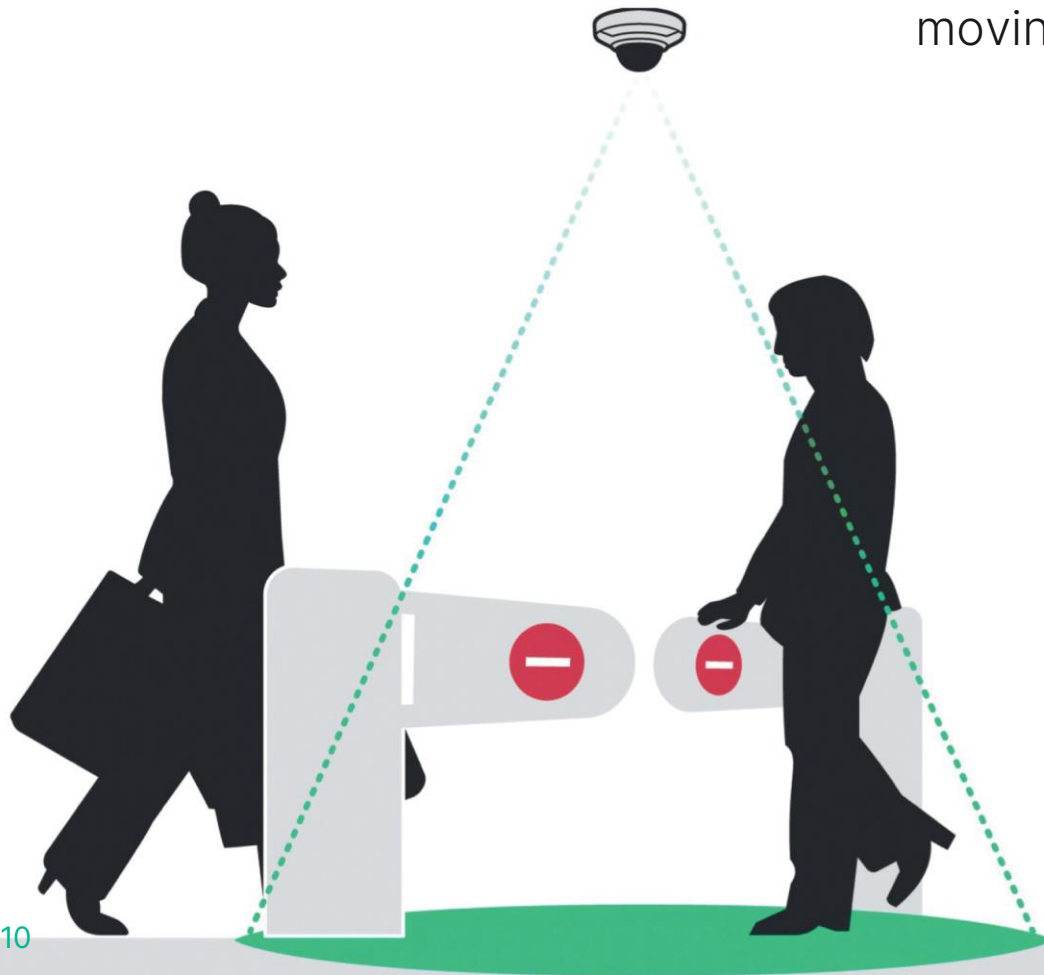

Movement map: creates a vector map of customer movement at the store.

Heat Map on Map: allows you to understand and analyze visitor activity in any zone.

CROWD DETECTOR

Analyzes large quantities of people in one spot as indicated by supervisor.

Very convenient and easy to use.

TRASSIR®

DIRECTION DETECTOR

Smart video module for different objects:

humans, vehicles, bikes & others moving in restricted directions

DIRECTION DETECTOR

Scenarios

TRASSIR®

Solution:

All movement through the tripod is marked with virtual lines, which help determine the restricted direction of movement.

Real Life Example:

A tripod has been installed at the airport's entrance. All passengers must pass through it. It is not necessary to pass through when exiting.

DIRECTION DETECTOR

Scenarios

Supervisor can set **up to 16 lines** on each camera channel for system analysis.

The system automatically generates events about **restricted movement** and **sends warnings to supervisors**.