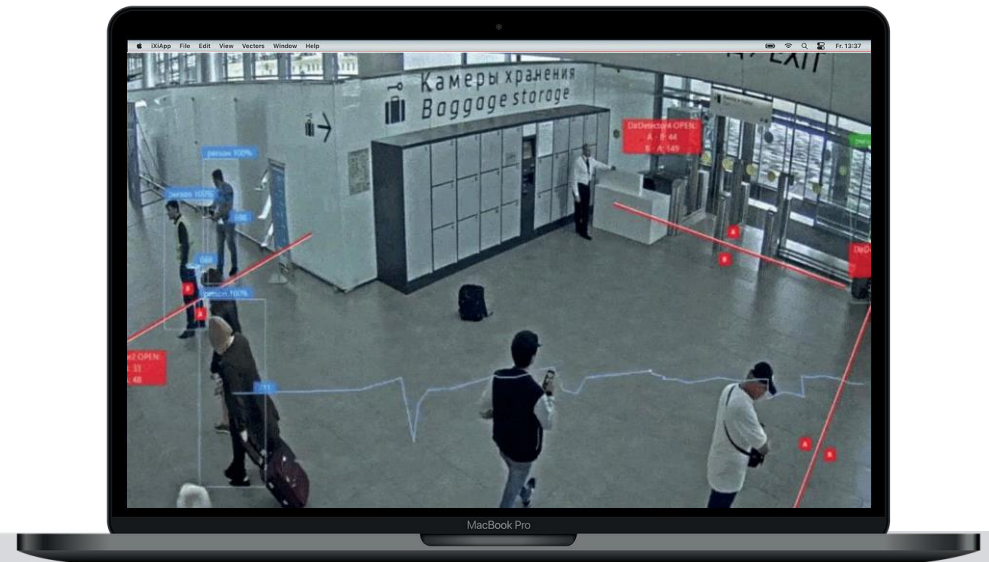

Movement map: creates a vector map of customer movement at the store.

Heat Map on Map: allows you to understand and analyze visitor activity in any zone.

CROWD DETECTOR

Analyzes large quantities of people in one spot as indicated by supervisor.

Very convenient and easy to use.

TRASSIR®

DIRECTION DETECTOR

Smart video module for different objects:

humans, vehicles, bikes & others moving in restricted directions

DIRECTION DETECTOR

Scenarios

TRASSIR®

Solution:

All movement through the tripod is marked with virtual lines, which help determine the restricted direction of movement.

Real Life Example:

A tripod has been installed at the airport's entrance. All passengers must pass through it. It is not necessary to pass through when exiting.

DIRECTION DETECTOR

Scenarios

Supervisor can set **up to 16 lines** on each camera channel for system analysis.

The system automatically generates events about **restricted movement** and **sends warnings to supervisors**.