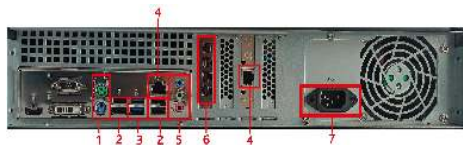

# DATASHEET TRASSIR Client M4/128

**TRASSIR Client M4/128** is a remote work space managed by TRASSIR OS client version, featuring connection to any server or video recorder, running TRASSIR Software. Up to 128 network channels are available for display and playback. Up to 4 displays can be connected.

## Rear panel<sup>1</sup>:

1. PS/2 (keyboard or mouse)
2. USB 2.0
3. USB 3.2
4. RJ-45 for Ethernet
5. Audio inputs/outputs
6. Video output interfaces
7. 220V power supply

# Specification:

		General
<b>Operating system</b>	TRASSIR OS (based on OS LINUX)	
<b>IP video input</b>	Up to 128 IP channels	
<b>Working temperature</b>	10...30°C	
<b>USB interfaces</b>	4 USB 2.0 2 USB 3.2 on rear panel 2 USB 2.0 on front panel	
<b>Net / Gross weight, kg<sup>2</sup></b>	7.7/9	
<b>Package / device dimensions (WxDxH), mm</b>	540 x 520 x 170 / 482 x 390 x 89	
		Recording
<b>Resolution of cameras</b>	no limits (depending on camera model <sup>3</sup> )	
<b>Bitrate</b>	720 Mbps	
<b>Playback rate</b>	-32x - 32x	
		Audio / Video
<b>Video compression</b>	Configured on the connected server	
<b>Audio compression</b>	Configured on the connected server	
<b>Video output<sup>3</sup></b>	4*Mini DisplayPort + DisplayPort adapter	
<b>Maximum video output resolution</b>	4K	
<b>Audioinputs / Audiooutputs</b>	1 IN (jack 3.5mm), 1 OUT (jack 3.5mm)	
		Network
<b>Network interfaces</b>	2 Ethernet 10/100/1000 Mbps	
<b>Network protocols</b>	TCP/IP, IPv4/v6, UDP, DHCP, CloudConnect, DNS, NTP, SADP, SMTP, iSCSI, UPnP, HTTP/HTTPS, RTSP, ONVIF	
		Power supply
<b>Power supply</b>	220V	
<b>Power consumption</b>	500 W	
		Features
<b>Remote connection</b>	Trassir client, Android / iOS mobile app TRASSIR Cloud cloud connection Up to 100 connections per server	
<b>SSL encryption support</b>	Yes	